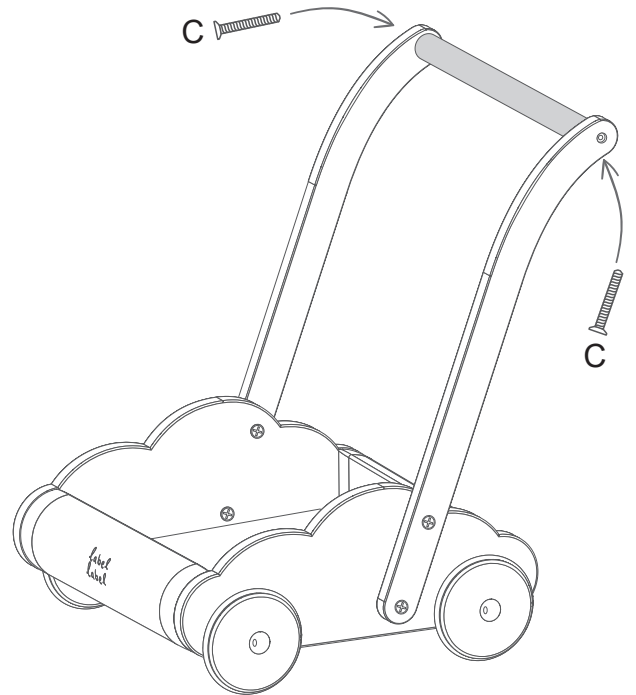

Assembly Instruction

Baby Walker - Pink / Baby Walker - Blue
LLWT - 24685 / LLWT - 24678

A  x 4 PCS

B  x 4 PCS

C  x 2 PCS

STEP 1

STEP 2

STEP 3

WARNING!

This toy is required to be assembled by adults only. It may contain potential choking hazards, small parts or sharp points before assembly. Incorrect assembly may cause injury to children. Screws may rust over time, please inspect all the screws periodically.